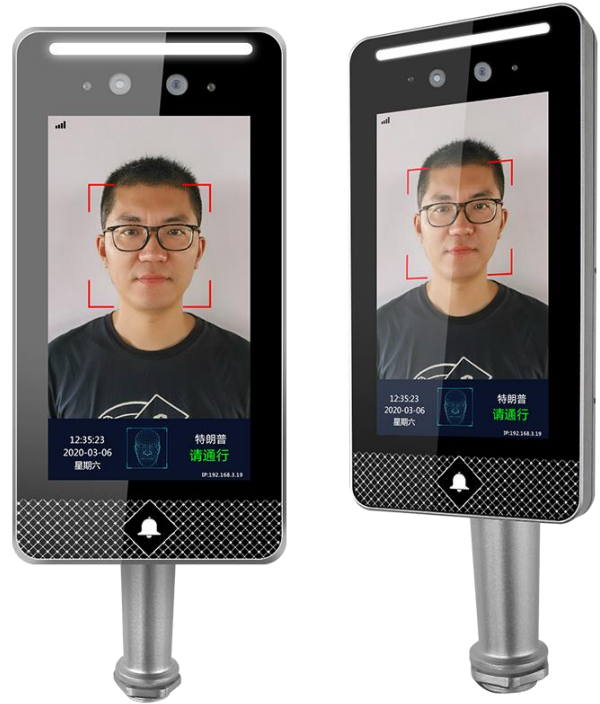

## 7-inch Face Access Terminal

DD-RX7050A-E1 series face access terminal is a face recognition product with high performance and high reliability. Relying on deep learning algorithm, it has faster recognition speed and higher accuracy, and supports face recognition verification mode.

### 7-inch Face Access Terminal

- 7-inch IPS full view HD display screen
- 2 MP wide-angle dual-lens, face anti-spoofing
- Unique face recognition algorithm has high recognition speed and accuracy
- Supports face authentication •Support a variety of advanced access control functions
- Support anti dis-assembly alarm
- Stand-alone operation
- Support local management, query, set and manage device parameters after login
- NTP, manually time synchronization, and auto synchronization
- 5,000 face capacity, and 60,000 events capacity
- Multiple interface protocol