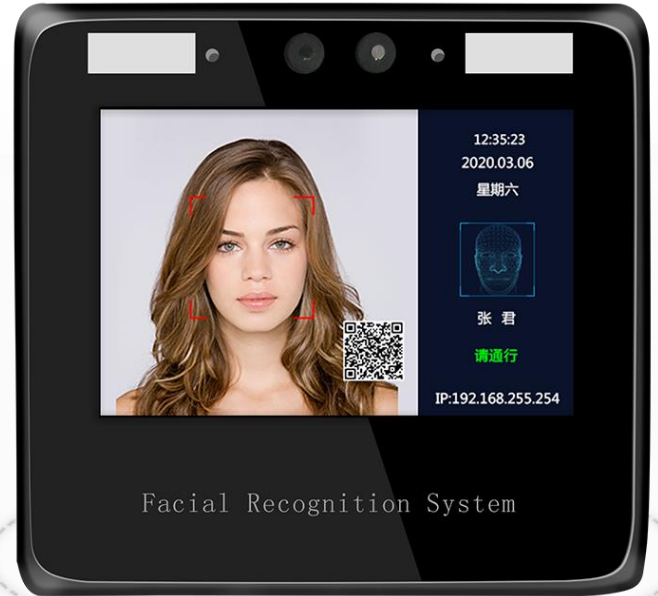

## 4.3-inch Face Access Terminal

DD-RX4003A-C1/B series face access terminal is a face recognition product with high performance and high reliability. Relying on deep learning algorithm, it has faster recognition speed and higher accuracy, and supports face recognition verification mode.

### 4.3-inch Face Access Terminal

- 4.3-inch IPS full view HD display screen
- 2 MP wide-angle dual-lens, face anti-spoofing
- Unique face recognition algorithm has high recognition speed and accuracy
- Supports face authentication
- Support a variety of advanced access control functions
- Support anti dis-assembly alarm
- Stand-alone operation
- Support local management, query, set and manage device parameters after login
- NTP, manually time synchronization, and auto synchronization
- 1,0000 face capacity, and 60,000 event capacity
- Multiple interface protocol